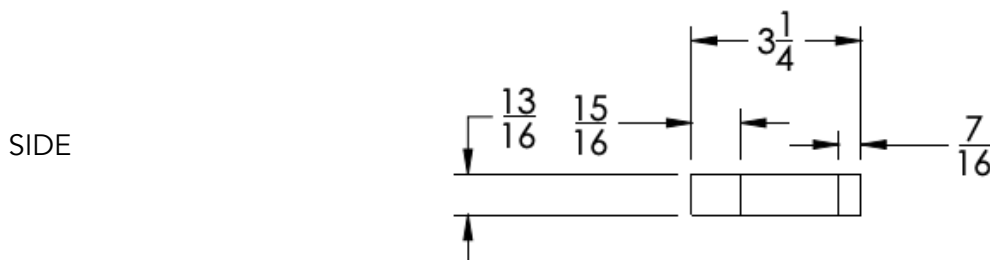

Dimensions in inches

NOTE: Dimensions subject to change without notice.