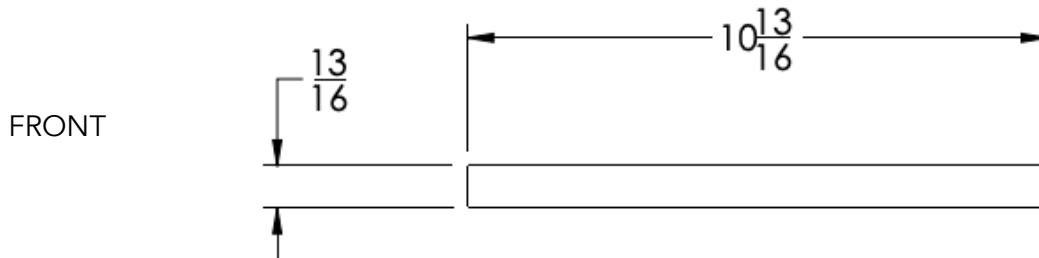

Dimensions in inches

NOTE: Dimensions subject to change without notice.