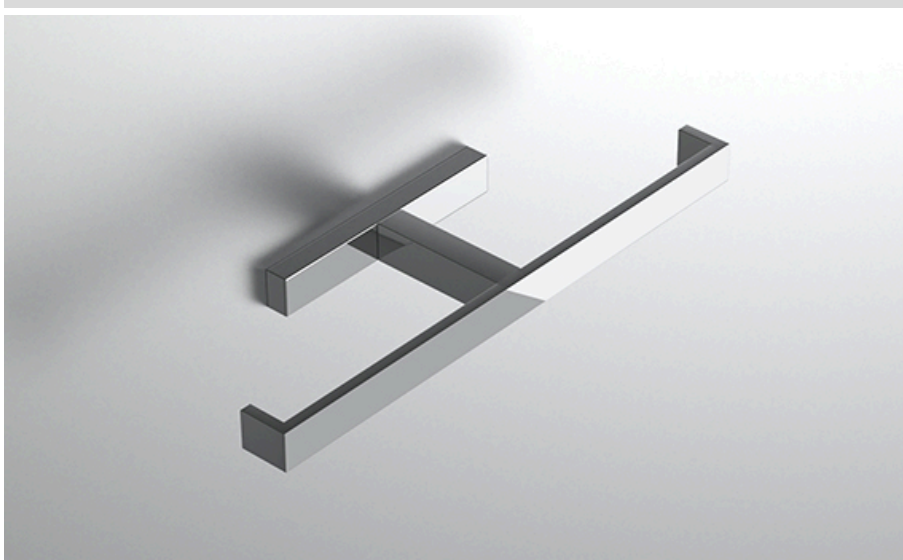

neelnox

LET
THERE
BE **DESIGN.**

FEATURES

- Premium 304 Grade Stainless Steel
- Solid Mount Construction
- Concealed Installation Hardware
- State of the art wall anchors included for installation on Dry wall or Tile