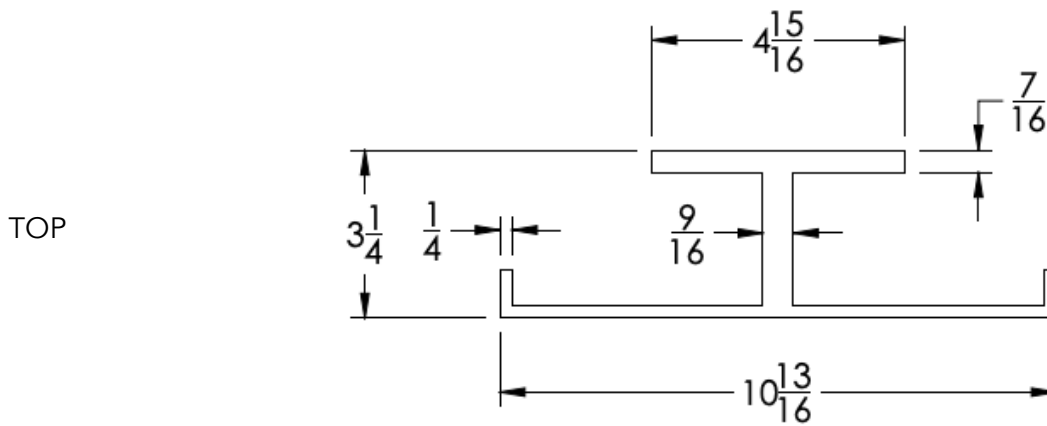

neelnox

LET
THERE
BE **DESIGN.**

FEATURES

- Premium 304 Grade Stainless Steel
- Solid Mount Construction
- Concealed Installation Hardware
- State of the art wall anchors included for installation on Dry wall or Tile

Dimensions in inches

NOTE: Dimensions subject to change without notice.